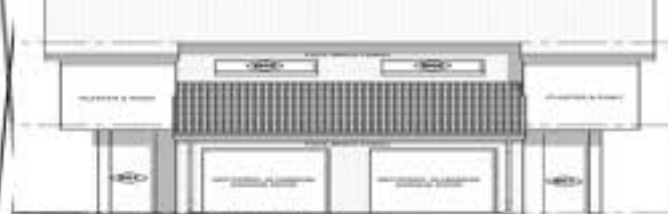

iQ Glen Eagle

Anso Road , Montana x 197 - SITE PLAN

NORTH ELEVATION 3BED2BATH - NORTH

NORTH ELEVATION 3BED2BATH - SOUTH

NORTH ELEVATION 2BED2BATH - NORTH

SOUTH ELEVATION 2BED2BATH - NORTH