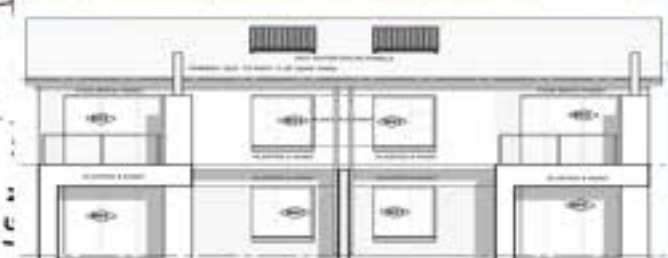

iQ Glen Eagle

Anso Road , Montana x 197 - SITE PLAN

NORTH ELEVATION 3BED2BATH - NORTH

NORTH ELEVATION 3BED2BATH - SOUTH

NORTH ELEVATION 2BED2BATH - NORTH

SOUTH ELEVATION 2BED2BATH - NORTH