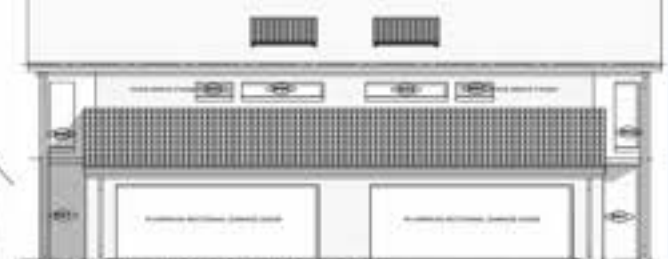

iQ Glen Eagle

Anso Road , Montana x 197 - SITE PLAN

NORTH ELEVATION 3BED2BATH - NORTH

NORTH ELEVATION 3BED2BATH - SOUTH

NORTH ELEVATION 2BED2BATH - NORTH

SOUTH ELEVATION 2BED2BATH - NORTH